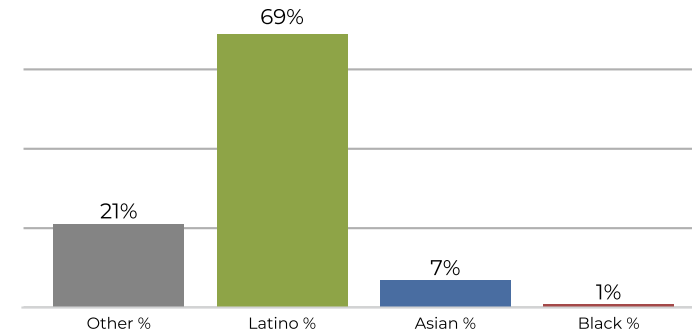

City of Santa Ana

ID90067

REDISTRICTING PARTNERS

2020 Census

1

Population	51,921
Deviation	0
Deviation %	0.0%
Other	11,241
Other %	21.7%
Latino	36,222
Latino %	69.8%
Asian	3,720
Asian %	7.2%
Black	738
Black %	1.4%

Citizen Voting Age Population (CVAP)

1

Total CVAP	27,010
Other CVAP	9,893
Other CVAP %	36.6%
Latino CVAP	14,063
Latino CVAP %	52.1%
Asian CVAP	2,345
Asian CVAP %	8.7%
Black CVAP	709
Black CVAP %	2.6%

District 1

2020 Census

Citizen Voting Age Population

Population	Deviation	Deviation %	Other	Other %	Latino	Latino %	Asian	Asian %	Black	Black %
51,921	0	0.0%	11,241	21.7%	36,222	69.8%	3,720	7.2%	738	1.4%
Total CVAP	Other CVAP	Other CVAP %	Latino CVAP	Latino CVAP %	Asian CVAP	Asian CVAP %	Black CVAP	Black CVAP %		
27,010	9,893	36.6%	14,063	52.1%	2,345	8.7%	709	2.6%		