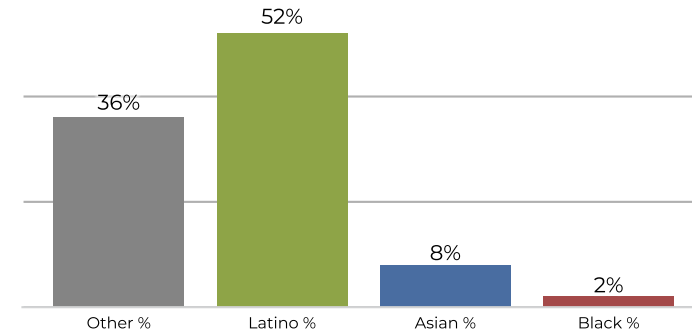

City of Santa Ana

ID90067

REDISTRICTING PARTNERS

2020 Census

1

Population	51,921
Deviation	0
Deviation %	0.0%
Other	11,241
Other %	21.7%
Latino	36,222
Latino %	69.8%
Asian	3,720
Asian %	7.2%
Black	738
Black %	1.4%

Citizen Voting Age Population (CVAP)

1

Total CVAP	27,010
Other CVAP	9,893
Other CVAP %	36.6%
Latino CVAP	14,063
Latino CVAP %	52.1%
Asian CVAP	2,345
Asian CVAP %	8.7%
Black CVAP	709
Black CVAP %	2.6%

District 1

2020 Census

Citizen Voting Age Population

Population	Deviation	Deviation %	Other	Other %	Latino	Latino %	Asian	Asian %	Black	Black %
51,921	0	0.0%	11,241	21.7%	36,222	69.8%	3,720	7.2%	738	1.4%
Total CVAP	Other CVAP	Other CVAP %	Latino CVAP	Latino CVAP %	Asian CVAP	Asian CVAP %	Black CVAP	Black CVAP %		
27,010	9,893	36.6%	14,063	52.1%	2,345	8.7%	709	2.6%		