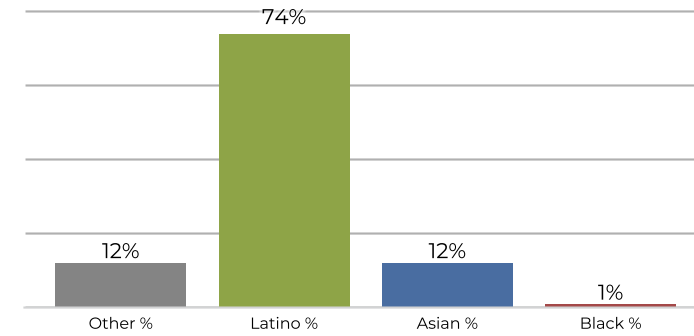

2020 Census

Citizen Voting Age Population