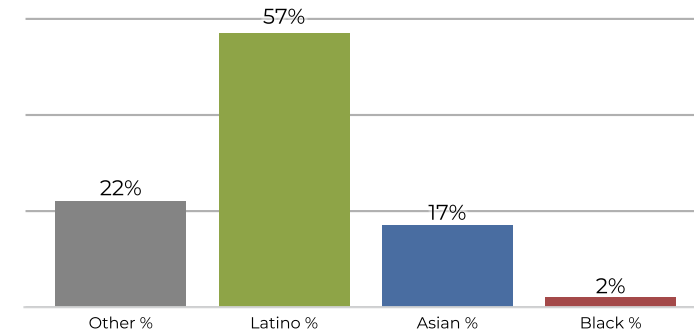

Population	Deviation	Deviation %	Other	Other %	Latino	Latino %	Asian	Asian %	Black	Black %
53,759	0	0.0%	6,527	12.1%	39,792	74.0%	6,802	12.7%	638	1.2%
Total CVAP	Other CVAP	Other CVAP %	Latino CVAP	Latino CVAP %	Asian CVAP	Asian CVAP %	Black CVAP	Black CVAP %		
29,038	6,641	22.9%	16,819	57.9%	4,951	17.1%	627	2.2%