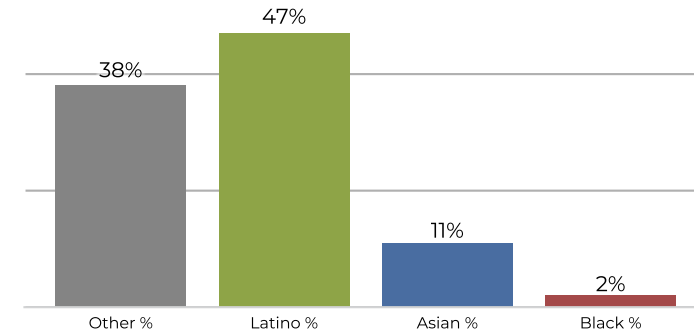

Citizen Voting Age Population (CVAP)

1

Total CVAP	23,145
------------	--------

Other CVAP	8,993
------------	-------

Other CVAP %	38.9%
--------------	-------

Latino CVAP	10,892
-------------	--------

Latino CVAP %	47.1%
---------------	-------

Asian CVAP	2,630
------------	-------

Asian CVAP %	11.4%
--------------	-------

Black CVAP	631
------------	-----

Black CVAP %	2.7%
--------------	------

District 1

2020 Census

Citizen Voting Age Population

Population	Deviation	Deviation %	Other	Other %	Latino	Latino %	Asian	Asian %	Black	Black %
39,370	0	0.0%	9,809	24.9%	25,180	64.0%	3,902	9.9%	479	1.2%
Total CVAP	Other CVAP	Other CVAP %	Latino CVAP	Latino CVAP %	Asian CVAP	Asian CVAP %	Black CVAP	Black CVAP %		
23,145	8,993	38.9%	10,892	47.1%	2,630	11.4%	631	2.7%		