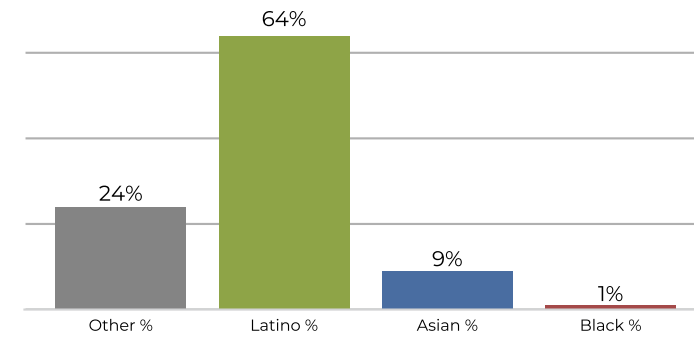

Citizen Voting Age Population (CVAP)

1

Total CVAP	23,145
------------	--------

Other CVAP	8,993
------------	-------

Other CVAP %	38.9%
--------------	-------

Latino CVAP	10,892
-------------	--------

Latino CVAP %	47.1%
---------------	-------

Asian CVAP	2,630
------------	-------

Asian CVAP %	11.4%
--------------	-------

Black CVAP	631
------------	-----

Black CVAP %	2.7%
--------------	------

District 1

2020 Census

Citizen Voting Age Population

Population	Deviation	Deviation %	Other	Other %	Latino	Latino %	Asian	Asian %	Black	Black %
39,370	0	0.0%	9,809	24.9%	25,180	64.0%	3,902	9.9%	479	1.2%
Total CVAP	Other CVAP	Other CVAP %	Latino CVAP	Latino CVAP %	Asian CVAP	Asian CVAP %	Black CVAP	Black CVAP %		
23,145	8,993	38.9%	10,892	47.1%	2,630	11.4%	631	2.7%		