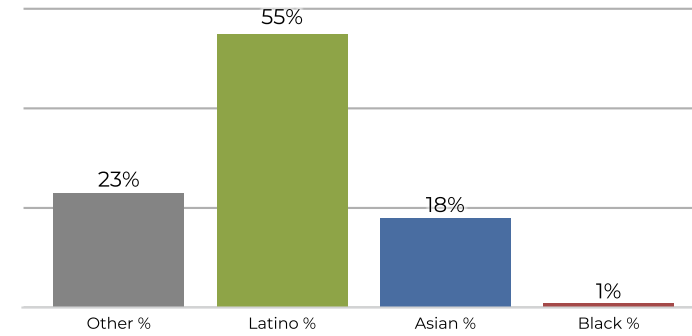

REDISTRICTING PARTNERS

City of Santa Ana
ID103900

2020 Census

	1
Population	29,163
Deviation	0
Deviation %	0.0%
Other	6,974
Other %	23.9%
Latino	16,252
Latino %	55.7%
Asian	5,398
Asian %	18.5%
Black	539
Black %	1.8%

Citizen Voting Age Population (CVAP)

	1
Total CVAP	19,408
Other CVAP	6,672
Other CVAP %	34.4%
Latino CVAP	9,055
Latino CVAP %	46.7%
Asian CVAP	3,134
Asian CVAP %	16.1%
Black CVAP	547
Black CVAP %	2.8%

District 1

2020 Census

Citizen Voting Age Population

Population	Deviation	Deviation %	Other	Other %	Latino	Latino %	Asian	Asian %	Black	Black %
29,163	0	0.0%	6,974	23.9%	16,252	55.7%	5,398	18.5%	539	1.8%
Total CVAP	Other CVAP	Other CVAP %	Latino CVAP	Latino CVAP %	Asian CVAP	Asian CVAP %	Black CVAP	Black CVAP %		
19,408	6,672	34.4%	9,055	46.7%	3,134	16.1%	547	2.8%		