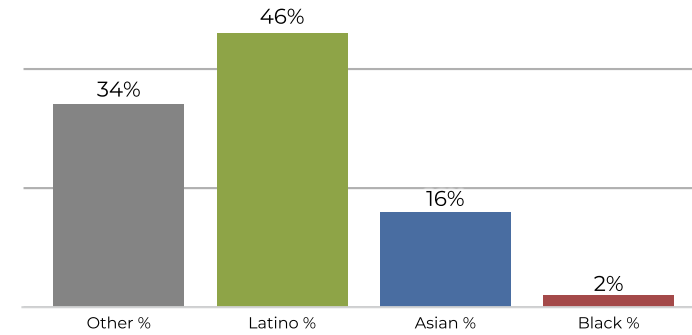

REDISTRICTING PARTNERS

City of Santa Ana
ID103900

2020 Census

	1
Population	29,163
Deviation	0
Deviation %	0.0%
Other	6,974
Other %	23.9%
Latino	16,252
Latino %	55.7%
Asian	5,398
Asian %	18.5%
Black	539
Black %	1.8%

Citizen Voting Age Population (CVAP)

	1
Total CVAP	19,408
Other CVAP	6,672
Other CVAP %	34.4%
Latino CVAP	9,055
Latino CVAP %	46.7%
Asian CVAP	3,134
Asian CVAP %	16.1%
Black CVAP	547
Black CVAP %	2.8%

District 1

2020 Census

Citizen Voting Age Population

Population	Deviation	Deviation %	Other	Other %	Latino	Latino %	Asian	Asian %	Black	Black %
29,163	0	0.0%	6,974	23.9%	16,252	55.7%	5,398	18.5%	539	1.8%
Total CVAP	Other CVAP	Other CVAP %	Latino CVAP	Latino CVAP %	Asian CVAP	Asian CVAP %	Black CVAP	Black CVAP %		
19,408	6,672	34.4%	9,055	46.7%	3,134	16.1%	547	2.8%		