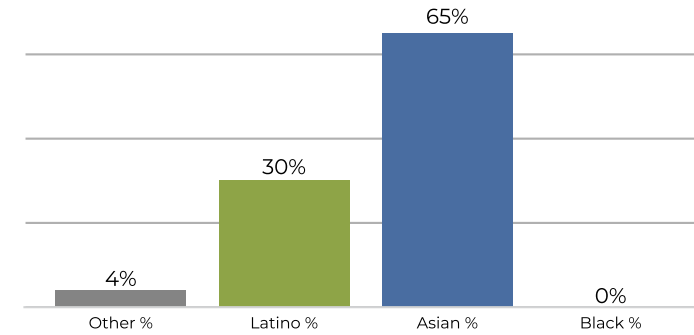

	2
Total CVAP	20
Other CVAP	1
Other CVAP %	4.4%
Latino CVAP	6
Latino CVAP %	30.6%
Asian CVAP	13
Asian CVAP %	65.0%
Black CVAP	0
Black CVAP %	0.0%

District 2

2020 Census

Citizen Voting Age Population

Population	Deviation	Deviation %	Other	Other %	Latino	Latino %	Asian	Asian %	Black	Black %
28	0	0.0%	3	10.7%	7	25.0%	18	64.3%	0	0.0%
Total CVAP	Other CVAP	Other CVAP %	Latino CVAP	Latino CVAP %	Asian CVAP	Asian CVAP %	Black CVAP	Black CVAP %		
20	1	4.4%	6	30.6%	13	65.0%	0	0.0%		