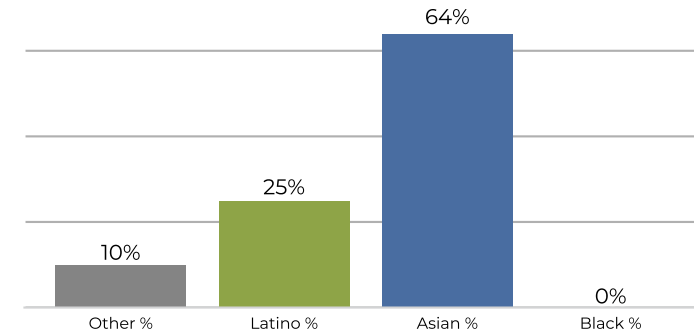

City of Santa Ana

ID118393

REDISTRICTING PARTNERS

2020 Census

	2
Population	28
Deviation	0
Deviation %	0.0%
Other	3
Other %	10.7%
Latino	7
Latino %	25.0%
Asian	18
Asian %	64.3%
Black	0
Black %	0.0%

Citizen Voting Age Population (CVAP)

	2
Total CVAP	20
Other CVAP	1
Other CVAP %	4.4%
Latino CVAP	6
Latino CVAP %	30.6%
Asian CVAP	13
Asian CVAP %	65.0%
Black CVAP	0
Black CVAP %	0.0%

District 2

2020 Census

Citizen Voting Age Population

Population	Deviation	Deviation %	Other	Other %	Latino	Latino %	Asian	Asian %	Black	Black %
28	0	0.0%	3	10.7%	7	25.0%	18	64.3%	0	0.0%
Total CVAP	Other CVAP	Other CVAP %	Latino CVAP	Latino CVAP %	Asian CVAP	Asian CVAP %	Black CVAP	Black CVAP %		
20	1	4.4%	6	30.6%	13	65.0%	0	0.0%		